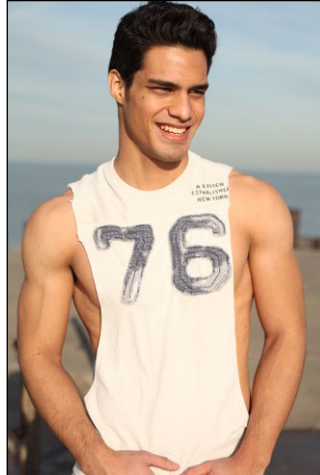

CHOSEN MODEL MANAGEMENT  
**PAULO GONZALES**

HEIGHT: 6' HAIR: BLACK EYES: BROWN SUIT: 41" LENGTH: R SHIRT: 16" SLEEVE: 33" WAIST: 31" INSEAM: 32" SHOE: 9.5

CHOSEN MODEL MANAGEMENT  
**PAULO GONZALES**

HEIGHT: 6' HAIR: BLACK EYES: BROWN SUIT: 41" LENGTH: R SHIRT: 16" SLEEVE: 33" WAIST: 31" INSEAM: 32" SHOE: 9.5