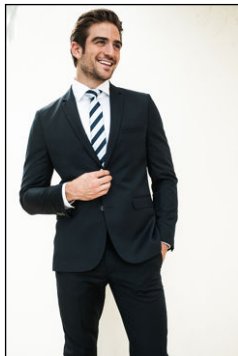

CHOSEN MODEL MANAGEMENT JACOB BURTON

HEIGHT: 6'2" HAIR: BROWN EYES: HAZEL SUIT: 40" LENGTH: L SHIRT: 16" SLEEVE: 36" WAIST: 32" INSEAM: 34" SHOE: 12

CHOSEN MODEL MANAGEMENT JACOB BURTON

HEIGHT: 6'2" HAIR: BROWN EYES: HAZEL SUIT: 40" LENGTH: L SHIRT: 16" SLEEVE: 36" WAIST: 32" INSEAM: 34" SHOE: 12