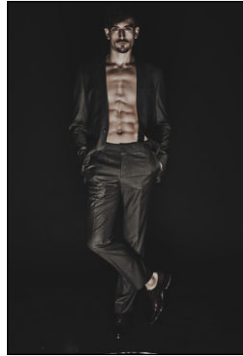

CHOSEN MODEL MANAGEMENT JACOB BURTON

HEIGHT: 6'2" HAIR: BROWN EYES: HAZEL SUIT: 40" LENGTH: L SHIRT: 16" SLEEVE: 36" WAIST: 32" INSEAM: 34" SHOE: 12

CHOSEN MODEL MANAGEMENT JACOB BURTON

HEIGHT: 6'2" HAIR: BROWN EYES: HAZEL SUIT: 40" LENGTH: L SHIRT: 16" SLEEVE: 36" WAIST: 32" INSEAM: 34" SHOE: 12