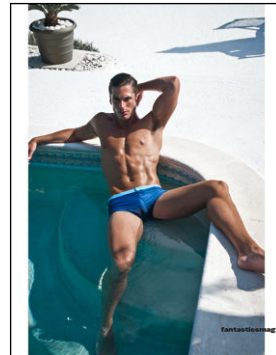

# CHOSEN MODEL MANAGEMENT COLIN RYAN

HEIGHT: 6' HAIR: BROWN EYES: BLUE SUIT: 40" LENGTH: R SHIRT: 16" SLEEVE: 32" WAIST: 31" INSEAM: 32" SHOE: 10.5

CHOSEN MODEL MANAGEMENT  
**COLIN RYAN**

HEIGHT: 6' HAIR: BROWN EYES: BLUE SUIT: 40" LENGTH: R SHIRT: 16" SLEEVE: 32" WAIST: 31" INSEAM: 32" SHOE: 10.5