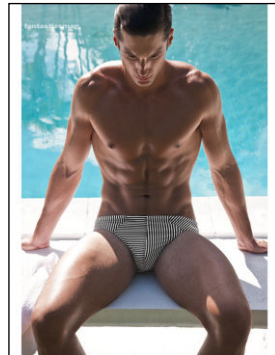

# CHOSEN MODEL MANAGEMENT COLIN RYAN

HEIGHT: 6' HAIR: BROWN EYES: BLUE SUIT: 40" LENGTH: R SHIRT: 16" SLEEVE: 32" WAIST: 31" INSEAM: 32" SHOE: 10.5

CHOSEN MODEL MANAGEMENT  
**COLIN RYAN**

HEIGHT: 6' HAIR: BROWN EYES: BLUE SUIT: 40" LENGTH: R SHIRT: 16" SLEEVE: 32" WAIST: 31" INSEAM: 32" SHOE: 10.5