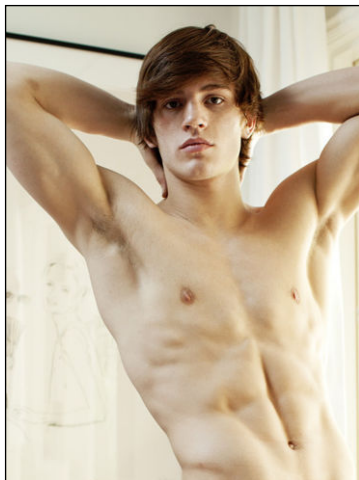

CHOSEN MODEL MANAGEMENT
ADAM MILLER

HEIGHT: 6' HAIR: AUBURN EYES: BROWN SUIT: 40" LENGTH: R SHIRT: 15.5" SLEEVE: 33" WAIST: 31" INSEAM: 32" SHOE: 11

CHOSEN MODEL MANAGEMENT
ADAM MILLER

HEIGHT: 6' HAIR: AUBURN EYES: BROWN SUIT: 40" LENGTH: R SHIRT: 15.5" SLEEVE: 33" WAIST: 31" INSEAM: 32" SHOE: 11

CHOSEN MODEL MANAGEMENT
ADAM MILLER

HEIGHT: 6' HAIR: AUBURN EYES: BROWN SUIT: 40" LENGTH: R SHIRT: 15.5" SLEEVE: 33" WAIST: 31" INSEAM: 32" SHOE: 11