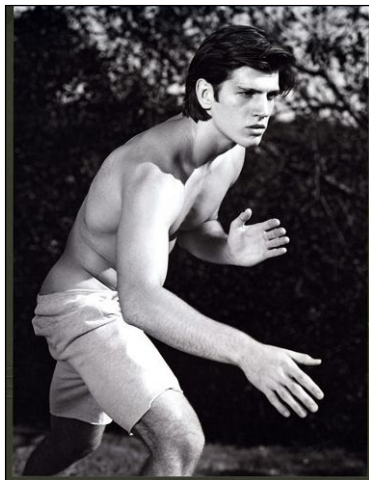

CHOSEN MODEL MANAGEMENT
ADAM MILLER

HEIGHT: 6' HAIR: AUBURN EYES: BROWN SUIT: 40" LENGTH: R SHIRT: 15.5" SLEEVE: 33" WAIST: 31" INSEAM: 32" SHOE: 11

CHOSEN MODEL MANAGEMENT
ADAM MILLER

HEIGHT: 6' HAIR: AUBURN EYES: BROWN SUIT: 40" LENGTH: R SHIRT: 15.5" SLEEVE: 33" WAIST: 31" INSEAM: 32" SHOE: 11

CHOSEN MODEL MANAGEMENT
ADAM MILLER

HEIGHT: 6' HAIR: AUBURN EYES: BROWN SUIT: 40" LENGTH: R SHIRT: 15.5" SLEEVE: 33" WAIST: 31" INSEAM: 32" SHOE: 11