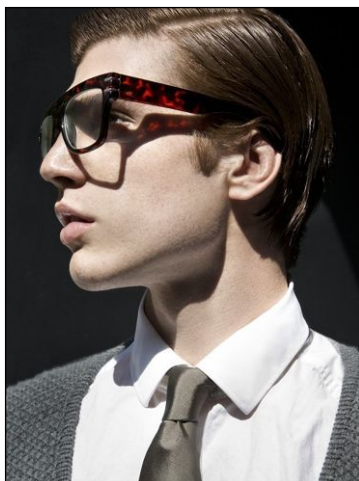

CHOSEN MODEL MANAGEMENT
ADAM MILLER

HEIGHT: 6' HAIR: AUBURN EYES: BROWN SUIT: 40" LENGTH: R SHIRT: 15.5" SLEEVE: 33" WAIST: 31" INSEAM: 32" SHOE: 11

CHOSEN MODEL MANAGEMENT
ADAM MILLER

HEIGHT: 6' HAIR: AUBURN EYES: BROWN SUIT: 40" LENGTH: R SHIRT: 15.5" SLEEVE: 33" WAIST: 31" INSEAM: 32" SHOE: 11

CHOSEN MODEL MANAGEMENT
ADAM MILLER

HEIGHT: 6' HAIR: AUBURN EYES: BROWN SUIT: 40" LENGTH: R SHIRT: 15.5" SLEEVE: 33" WAIST: 31" INSEAM: 32" SHOE: 11