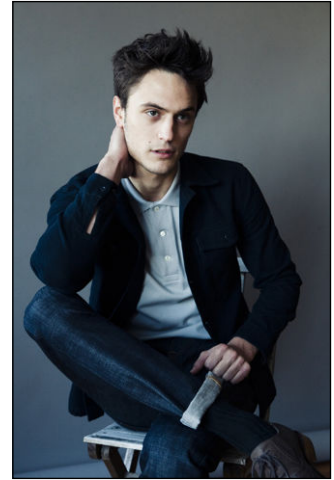

CHOSEN MODEL MANAGEMENT
JONATHAN CHRONOS

HEIGHT: 6'1" HAIR: BROWN EYES: HAZEL SUIT: 40" LENGTH: L SHIRT: 15.5" SLEEVE: 34" WAIST: 31" INSEAM: 32" SHOE: 11

CHOSEN MODEL MANAGEMENT
JONATHAN CHRONOS

HEIGHT: 6'1" HAIR: BROWN EYES: HAZEL SUIT: 40" LENGTH: L SHIRT: 15.5" SLEEVE: 34" WAIST: 31" INSEAM: 32" SHOE: 11