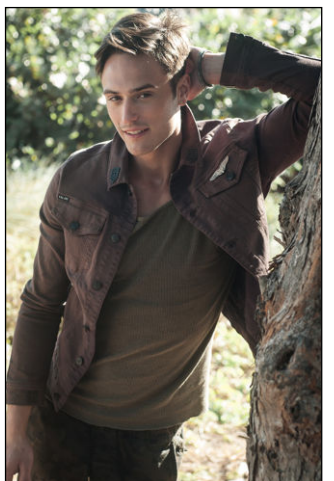

CHOSEN MODEL MANAGEMENT
JONATHAN CHRONOS

HEIGHT: 6'1" HAIR: BROWN EYES: HAZEL SUIT: 40" LENGTH: L SHIRT: 15.5" SLEEVE: 34" WAIST: 31" INSEAM: 32" SHOE: 11

CHOSEN MODEL MANAGEMENT
JONATHAN CHRONOS

HEIGHT: 6'1" HAIR: BROWN EYES: HAZEL SUIT: 40" LENGTH: L SHIRT: 15.5" SLEEVE: 34" WAIST: 31" INSEAM: 32" SHOE: 11