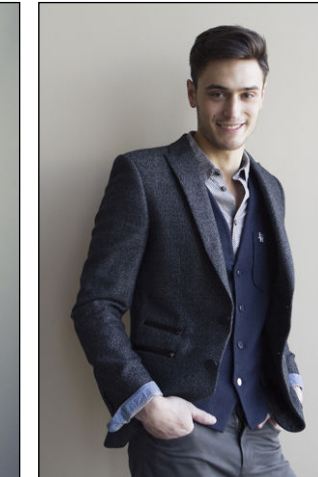

CHOSEN MODEL MANAGEMENT
JONATHAN CHRONOS

HEIGHT: 6'1" HAIR: BROWN EYES: HAZEL SUIT: 40" LENGTH: L SHIRT: 15.5" SLEEVE: 34" WAIST: 31" INSEAM: 32" SHOE: 11

CHOSEN MODEL MANAGEMENT
JONATHAN CHRONOS

HEIGHT: 6'1" HAIR: BROWN EYES: HAZEL SUIT: 40" LENGTH: L SHIRT: 15.5" SLEEVE: 34" WAIST: 31" INSEAM: 32" SHOE: 11