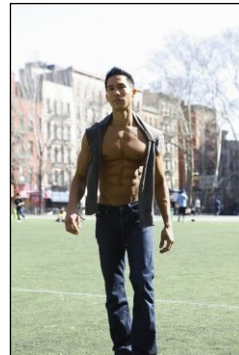

CHOSEN MODEL MANAGEMENT SKYY WANG

HEIGHT: 6'1" HAIR: BLACK EYES: BROWN SUIT: 40" LENGTH: L SHIRT: 15" SLEEVE: 35" WAIST: 30" INSEAM: 34" SHOE: 11.5

CHOSEN MODEL MANAGEMENT
SKYY WANG

HEIGHT: 6'1" HAIR: BLACK EYES: BROWN SUIT: 40" LENGTH: L SHIRT: 15" SLEEVE: 35" WAIST: 30" INSEAM: 34" SHOE: 11.5