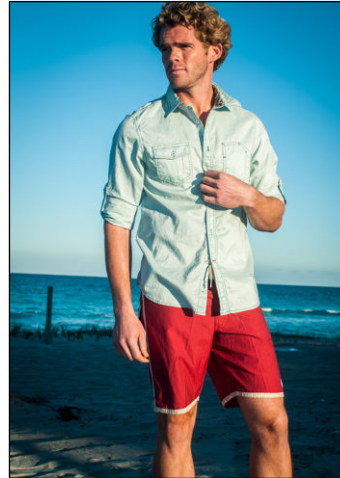

CHOSEN MODEL MANAGEMENT
JAKE JENSEN

HEIGHT: 6'1" HAIR: DARK BLONDE EYES: BROWN SUIT: 39" LENGTH: R SHIRT: 15.5" SLEEVE: 34" WAIST: 31" INSEAM: 32" SHOE: 11

CHOSEN MODEL MANAGEMENT JAKE JENSEN

HEIGHT: 6'1" HAIR: DARK BLONDE EYES: BROWN SUIT: 39" LENGTH: R SHIRT: 15.5" SLEEVE: 34" WAIST: 31" INSEAM: 32" SHOE: 11

CHOSEN MODEL MANAGEMENT
JAKE JENSEN

HEIGHT: 6'1" HAIR: DARK BLONDE EYES: BROWN SUIT: 39" LENGTH: R SHIRT: 15.5" SLEEVE: 34" WAIST: 31" INSEAM: 32" SHOE: 11