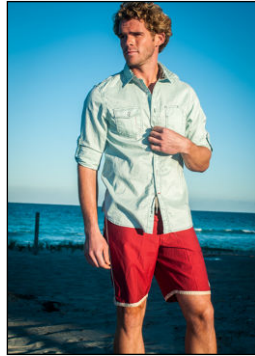

# CHOSEN MODEL MANAGEMENT JAKE JENSEN

HEIGHT: 6'1" HAIR: DARK BLONDE EYES: BROWN SUIT: 39" LENGTH: R SHIRT: 15.5" SLEEVE: 34" WAIST: 31" INSEAM: 32" SHOE: 11

CHOSEN MODEL MANAGEMENT  
**JAKE JENSEN**

HEIGHT: 6'1" HAIR: DARK BLONDE EYES: BROWN SUIT: 39" LENGTH: R SHIRT: 15.5" SLEEVE: 34" WAIST: 31" INSEAM: 32" SHOE: 11