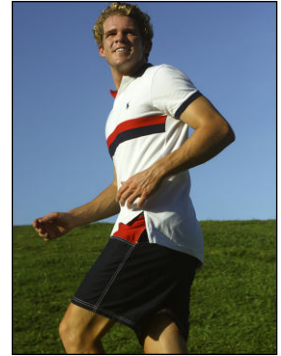

# CHOSEN MODEL MANAGEMENT JAKE JENSEN

HEIGHT: 6'1" HAIR: DARK BLONDE EYES: BROWN SUIT: 39" LENGTH: R SHIRT: 15.5" SLEEVE: 34" WAIST: 31" INSEAM: 32" SHOE: 11

CHOSEN MODEL MANAGEMENT  
**JAKE JENSEN**

HEIGHT: 6'1" HAIR: DARK BLONDE EYES: BROWN SUIT: 39" LENGTH: R SHIRT: 15.5" SLEEVE: 34" WAIST: 31" INSEAM: 32" SHOE: 11