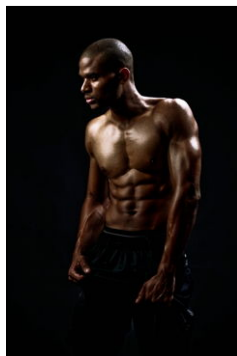

CHOSEN MODEL MANAGEMENT CHRIS FEATHERSTON

HEIGHT: 6'1" HAIR: BROWN EYES: HAZEL SUIT: 40" LENGTH: L SHIRT: 16" SLEEVE: 34" WAIST: 31" INSEAM: 34" SHOE: 12

CHOSEN MODEL MANAGEMENT

CHRIS FEATHERSTON

HEIGHT: 6'1" HAIR: BROWN EYES: HAZEL SUIT: 40" LENGTH: L SHIRT: 16" SLEEVE: 34" WAIST: 31" INSEAM: 34" SHOE: 12