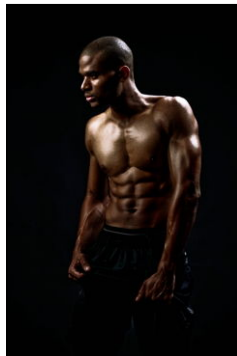

# CHOSEN MODEL MANAGEMENT CHRIS FEATHERSTON

HEIGHT: 6'1" HAIR: BROWN EYES: HAZEL SUIT: 40" LENGTH: L SHIRT: 16" SLEEVE: 34" WAIST: 31" INSEAM: 34" SHOE: 12

CHOSEN MODEL MANAGEMENT  
**CHRIS FEATHERSTON**

HEIGHT: 6'1" HAIR: BROWN EYES: HAZEL SUIT: 40" LENGTH: L SHIRT: 16" SLEEVE: 34" WAIST: 31" INSEAM: 34" SHOE: 12