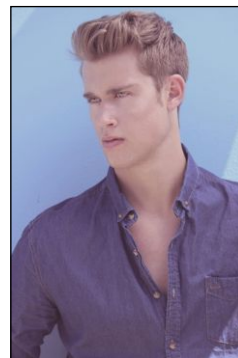

CHOSEN MODEL MANAGEMENT MILES REZA

HEIGHT: 6'1.5" HAIR: BLONDE EYES: BLUE SUIT: 40" LENGTH: R SHIRT: 15.5" SLEEVE: 34" WAIST: 32" INSEAM: 33" SHOE: 12

CHOSEN MODEL MANAGEMENT
MILES REZA

HEIGHT: 6'1.5" HAIR: BLONDE EYES: BLUE SUIT: 40" LENGTH: R SHIRT: 15.5" SLEEVE: 34" WAIST: 32" INSEAM: 33" SHOE: 12