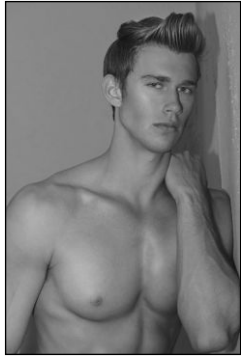

CHOSEN MODEL MANAGEMENT MILES REZA

HEIGHT: 6'1.5" HAIR: BLONDE EYES: BLUE SUIT: 40" LENGTH: R SHIRT: 15.5" SLEEVE: 34" WAIST: 32" INSEAM: 33" SHOE: 12

CHOSEN MODEL MANAGEMENT
MILES REZA

HEIGHT: 6'1.5" HAIR: BLONDE EYES: BLUE SUIT: 40" LENGTH: R SHIRT: 15.5" SLEEVE: 34" WAIST: 32" INSEAM: 33" SHOE: 12