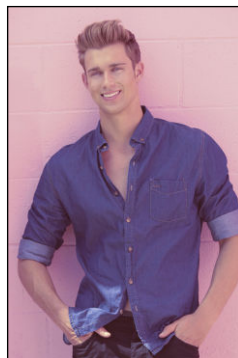

CHOSEN MODEL MANAGEMENT MILES REZA

HEIGHT: 6'1.5" HAIR: BLONDE EYES: BLUE SUIT: 40" LENGTH: R SHIRT: 15.5" SLEEVE: 34" WAIST: 32" INSEAM: 33" SHOE: 12

CHOSEN MODEL MANAGEMENT
MILES REZA

HEIGHT: 6'1.5" HAIR: BLONDE EYES: BLUE SUIT: 40" LENGTH: R SHIRT: 15.5" SLEEVE: 34" WAIST: 32" INSEAM: 33" SHOE: 12