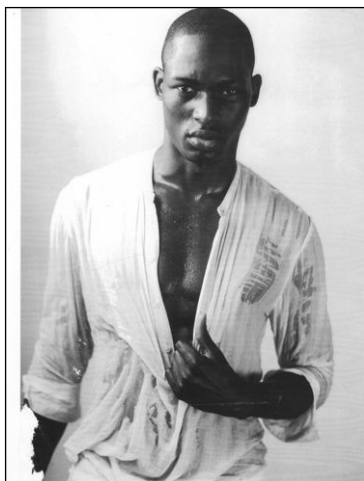

CHOSEN MODEL MANAGEMENT
CAMERON REID

HEIGHT: 6'2" HAIR: BLACK EYES: BROWN SUIT: 42" LENGTH: L SHIRT: 16.5" SLEEVE: 35" WAIST: 32" INSEAM: 34" SHOE: 11

CHOSEN MODEL MANAGEMENT
CAMERON REID

HEIGHT: 6'2" HAIR: BLACK EYES: BROWN SUIT: 42" LENGTH: L SHIRT: 16.5" SLEEVE: 35" WAIST: 32" INSEAM: 34" SHOE: 11

CHOSEN MODEL MANAGEMENT
CAMERON REID

HEIGHT: 6'2" HAIR: BLACK EYES: BROWN SUIT: 42" LENGTH: L SHIRT: 16.5" SLEEVE: 35" WAIST: 32" INSEAM: 34" SHOE: 11