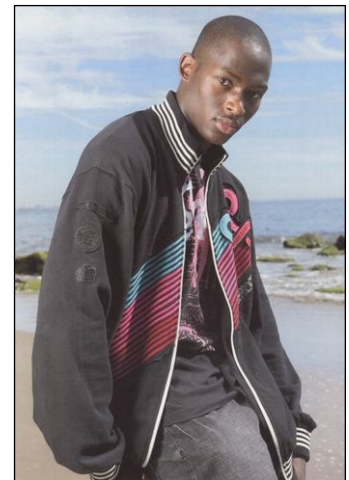

CHOSEN MODEL MANAGEMENT
CAMERON REID

HEIGHT: 6'2" HAIR: BLACK EYES: BROWN SUIT: 42" LENGTH: L SHIRT: 16.5" SLEEVE: 35" WAIST: 32" INSEAM: 34" SHOE: 11

CHOSEN MODEL MANAGEMENT
CAMERON REID

HEIGHT: 6'2" HAIR: BLACK EYES: BROWN SUIT: 42" LENGTH: L SHIRT: 16.5" SLEEVE: 35" WAIST: 32" INSEAM: 34" SHOE: 11

CHOSEN MODEL MANAGEMENT
CAMERON REID

HEIGHT: 6'2" HAIR: BLACK EYES: BROWN SUIT: 42" LENGTH: L SHIRT: 16.5" SLEEVE: 35" WAIST: 32" INSEAM: 34" SHOE: 11