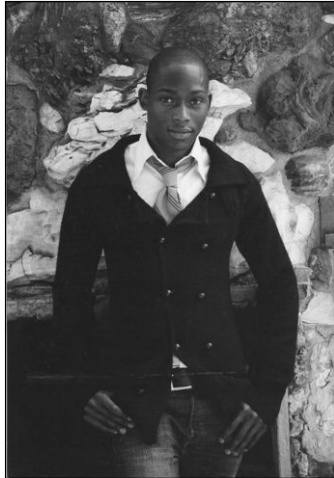

CHOSEN MODEL MANAGEMENT
CAMERON REID

HEIGHT: 6'2" HAIR: BLACK EYES: BROWN SUIT: 42" LENGTH: L SHIRT: 16.5" SLEEVE: 35" WAIST: 32" INSEAM: 34" SHOE: 11

CHOSEN MODEL MANAGEMENT
CAMERON REID

HEIGHT: 6'2" HAIR: BLACK EYES: BROWN SUIT: 42" LENGTH: L SHIRT: 16.5" SLEEVE: 35" WAIST: 32" INSEAM: 34" SHOE: 11

CHOSEN MODEL MANAGEMENT
CAMERON REID

HEIGHT: 6'2" HAIR: BLACK EYES: BROWN SUIT: 42" LENGTH: L SHIRT: 16.5" SLEEVE: 35" WAIST: 32" INSEAM: 34" SHOE: 11