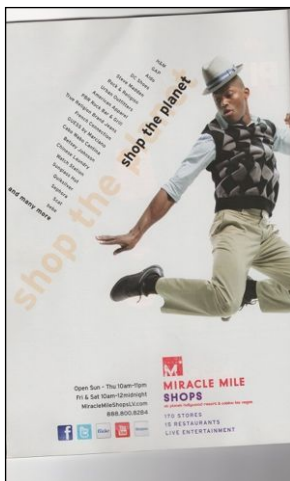

CHOSEN MODEL MANAGEMENT
CAMERON REID

HEIGHT: 6'2" HAIR: BLACK EYES: BROWN SUIT: 42" LENGTH: L SHIRT: 16.5" SLEEVE: 35" WAIST: 32" INSEAM: 34" SHOE: 11

CHOSEN MODEL MANAGEMENT
CAMERON REID

HEIGHT: 6'2" HAIR: BLACK EYES: BROWN SUIT: 42" LENGTH: L SHIRT: 16.5" SLEEVE: 35" WAIST: 32" INSEAM: 34" SHOE: 11

CHOSEN MODEL MANAGEMENT
CAMERON REID

HEIGHT: 6'2" HAIR: BLACK EYES: BROWN SUIT: 42" LENGTH: L SHIRT: 16.5" SLEEVE: 35" WAIST: 32" INSEAM: 34" SHOE: 11