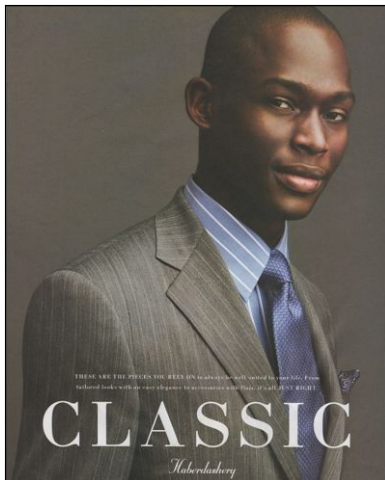

CHOSEN MODEL MANAGEMENT
CAMERON REID

HEIGHT: 6'2" HAIR: BLACK EYES: BROWN SUIT: 42" LENGTH: L SHIRT: 16.5" SLEEVE: 35" WAIST: 32" INSEAM: 34" SHOE: 11

CHOSEN MODEL MANAGEMENT
CAMERON REID

HEIGHT: 6'2" HAIR: BLACK EYES: BROWN SUIT: 42" LENGTH: L SHIRT: 16.5" SLEEVE: 35" WAIST: 32" INSEAM: 34" SHOE: 11

CHOSEN MODEL MANAGEMENT
CAMERON REID

HEIGHT: 6'2" HAIR: BLACK EYES: BROWN SUIT: 42" LENGTH: L SHIRT: 16.5" SLEEVE: 35" WAIST: 32" INSEAM: 34" SHOE: 11