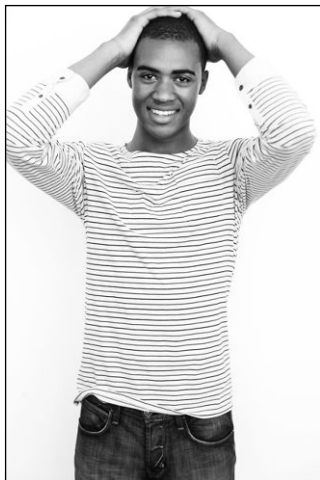

CHOSEN MODEL MANAGEMENT
SHAYNE LAWSON

HEIGHT: 6'2" HAIR: BROWN EYES: BROWN SUIT: 40" LENGTH: L SHIRT: 15.5" SLEEVE: 35" WAIST: 30" INSEAM: 33" SHOE: 12

CHOSEN MODEL MANAGEMENT
SHAYNE LAWSON

HEIGHT: 6'2" HAIR: BROWN EYES: BROWN SUIT: 40" LENGTH: L SHIRT: 15.5" SLEEVE: 35" WAIST: 30" INSEAM: 33" SHOE: 12