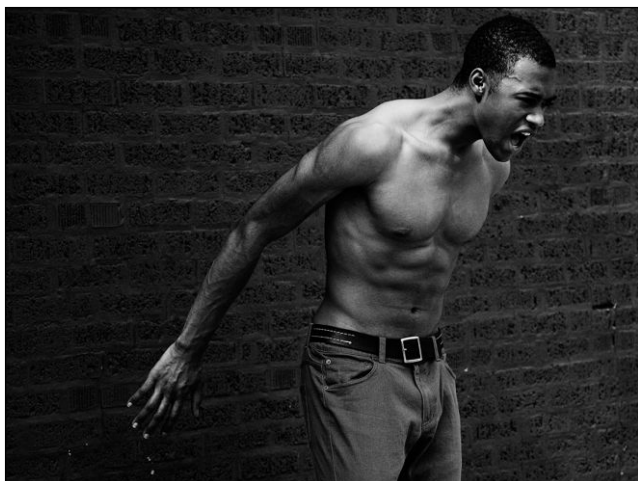

CHOSEN MODEL MANAGEMENT
SHAYNE LAWSON

HEIGHT: 6'2" HAIR: BROWN EYES: BROWN SUIT: 40" LENGTH: L SHIRT: 15.5" SLEEVE: 35" WAIST: 30" INSEAM: 33" SHOE: 12

CHOSEN MODEL MANAGEMENT
SHAYNE LAWSON

HEIGHT: 6'2" HAIR: BROWN EYES: BROWN SUIT: 40" LENGTH: L SHIRT: 15.5" SLEEVE: 35" WAIST: 30" INSEAM: 33" SHOE: 12