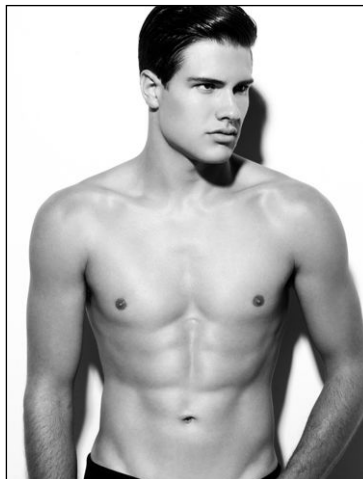

CHOSEN MODEL MANAGEMENT
MATT FELLMAN

HEIGHT: 6'1" HAIR: BROWN EYES: BROWN SUIT: 40" LENGTH: R SHIRT: 16" SLEEVE: 35" WAIST: 31" INSEAM: 32" SHOE: 13

CHOSEN MODEL MANAGEMENT
MATT FELLMAN

HEIGHT: 6'1" HAIR: BROWN EYES: BROWN SUIT: 40" LENGTH: R SHIRT: 16" SLEEVE: 35" WAIST: 31" INSEAM: 32" SHOE: 13