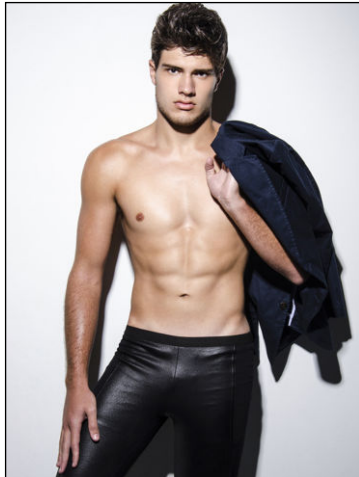

CHOSEN MODEL MANAGEMENT
MATT FELLMAN

HEIGHT: 6'1" HAIR: BROWN EYES: BROWN SUIT: 40" LENGTH: R SHIRT: 16" SLEEVE: 35" WAIST: 31" INSEAM: 32" SHOE: 13

CHOSEN MODEL MANAGEMENT
MATT FELLMAN

HEIGHT: 6'1" HAIR: BROWN EYES: BROWN SUIT: 40" LENGTH: R SHIRT: 16" SLEEVE: 35" WAIST: 31" INSEAM: 32" SHOE: 13