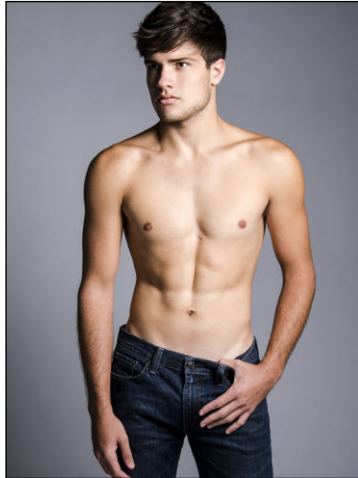

CHOSEN MODEL MANAGEMENT
MATT FELLMAN

HEIGHT: 6'1" HAIR: BROWN EYES: BROWN SUIT: 40" LENGTH: R SHIRT: 16" SLEEVE: 35" WAIST: 31" INSEAM: 32" SHOE: 13

CHOSEN MODEL MANAGEMENT
MATT FELLMAN

HEIGHT: 6'1" HAIR: BROWN EYES: BROWN SUIT: 40" LENGTH: R SHIRT: 16" SLEEVE: 35" WAIST: 31" INSEAM: 32" SHOE: 13