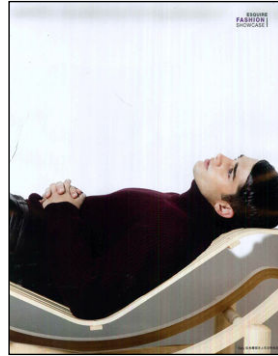

# CHOSEN MODEL MANAGEMENT TANNER GERSCHICK

HEIGHT: 6' HAIR: DARK BLONDE EYES: BLUE SUIT: 39" LENGTH: R SHIRT: 15.5" SLEEVE: 34" WAIST: 30" INSEAM: 32" SHOE: 10

CHOSEN MODEL MANAGEMENT  
**TANNER GERSCHICK**

HEIGHT: 6' HAIR: DARK BLONDE EYES: BLUE SUIT: 39" LENGTH: R SHIRT: 15.5" SLEEVE: 34" WAIST: 30" INSEAM: 32" SHOE: 10

---