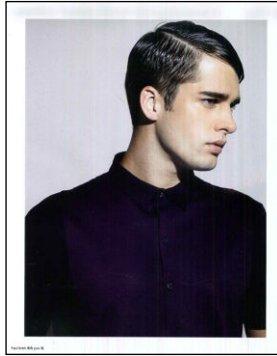

# CHOSEN MODEL MANAGEMENT TANNER GERSCHICK

HEIGHT: 6' HAIR: DARK BLONDE EYES: BLUE SUIT: 39" LENGTH: R SHIRT: 15.5" SLEEVE: 34" WAIST: 30" INSEAM: 32" SHOE: 10

CHOSEN MODEL MANAGEMENT  
**TANNER GERSCHICK**

HEIGHT: 6' HAIR: DARK BLONDE EYES: BLUE SUIT: 39" LENGTH: R SHIRT: 15.5" SLEEVE: 34" WAIST: 30" INSEAM: 32" SHOE: 10

---