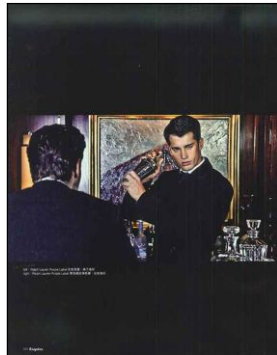

# CHOSEN MODEL MANAGEMENT TANNER GERSCHICK

HEIGHT: 6' HAIR: DARK BLONDE EYES: BLUE SUIT: 39" LENGTH: R SHIRT: 15.5" SLEEVE: 34" WAIST: 30" INSEAM: 32" SHOE: 10

CHOSEN MODEL MANAGEMENT  
**TANNER GERSCHICK**

HEIGHT: 6' HAIR: DARK BLONDE EYES: BLUE SUIT: 39" LENGTH: R SHIRT: 15.5" SLEEVE: 34" WAIST: 30" INSEAM: 32" SHOE: 10

---