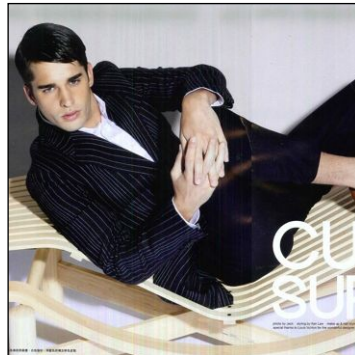

# CHOSEN MODEL MANAGEMENT TANNER GERSCHICK

HEIGHT: 6' HAIR: DARK BLONDE EYES: BLUE SUIT: 39" LENGTH: R SHIRT: 15.5" SLEEVE: 34" WAIST: 30" INSEAM: 32" SHOE: 10

CHOSEN MODEL MANAGEMENT  
**TANNER GERSCHICK**

HEIGHT: 6' HAIR: DARK BLONDE EYES: BLUE SUIT: 39" LENGTH: R SHIRT: 15.5" SLEEVE: 34" WAIST: 30" INSEAM: 32" SHOE: 10

---