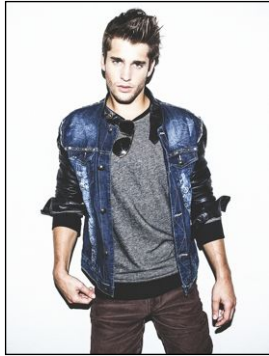

# CHOSEN MODEL MANAGEMENT TANNER GERSCHICK

HEIGHT: 6' HAIR: DARK BLONDE EYES: BLUE SUIT: 39" LENGTH: R SHIRT: 15.5" SLEEVE: 34" WAIST: 30" INSEAM: 32" SHOE: 10

CHOSEN MODEL MANAGEMENT  
**TANNER GERSCHICK**

HEIGHT: 6' HAIR: DARK BLONDE EYES: BLUE SUIT: 39" LENGTH: R SHIRT: 15.5" SLEEVE: 34" WAIST: 30" INSEAM: 32" SHOE: 10

---