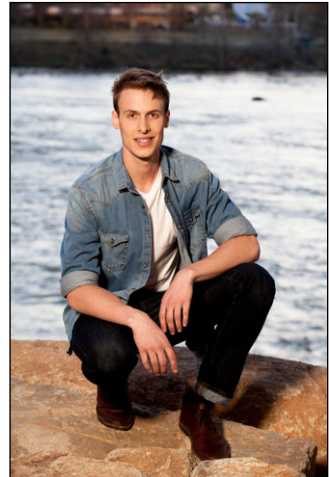

CHOSEN MODEL MANAGEMENT
TIMOTHY MCBRIDE

HEIGHT: 6' HAIR: DARK BLONDE EYES: HAZEL SUIT: 39" LENGTH: R SHIRT: 15" SLEEVE: 33" WAIST: 30" INSEAM: 31" SHOE: 11

CHOSEN MODEL MANAGEMENT
TIMOTHY MCBRIDE

HEIGHT: 6' HAIR: DARK BLONDE EYES: HAZEL SUIT: 39" LENGTH: R SHIRT: 15" SLEEVE: 33" WAIST: 30" INSEAM: 31" SHOE: 11